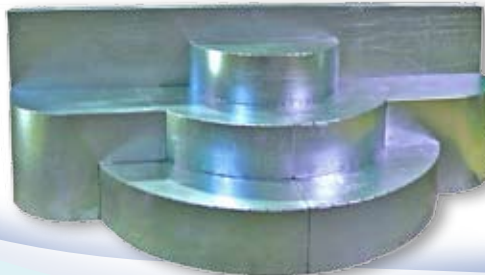

Make your pool more enjoyable and easy to use. Steps and Swimouts make it easier to get in and out of your pool as well as add areas for you and your family and friends to get together and relax. Available in many colors and styles your dealer can help identify the right option for your lifestyle