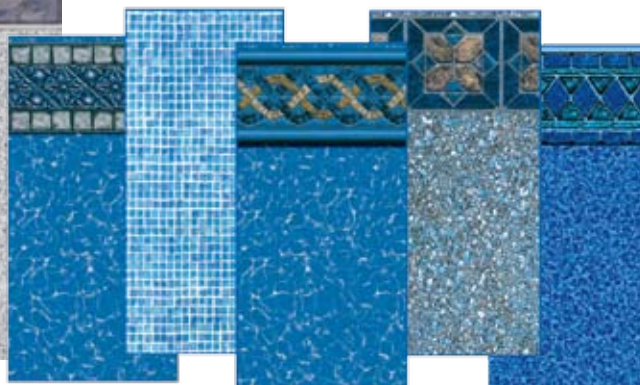

your pool experience

that will put the finishing touches on your dream pool

Liners

A precision, computer-aided manufacturing process guarantees a great looking liner for your new steel pool. We have an extensive selection to choose from. Our dealers will help find the right pattern to suit your tastes and lifestyle.

Water Features

Waterfalls add both an acoustic and visual facet to your pool experience and are wonderful at relaxing away the stress and strains of daily life. Whatever your preference, we have a large assortment of water features to enhance your pool setting.

Fun and Games

Pools are loads of fun and are a great source of exercise for kids and adults alike. Kids will love going down slides and jumping into the pool. Adults can enjoy a great game of volleyball or basketball or just take in the pleasure and joy of swimming.

Lighting Features

Bring your pool to life at night with dramatic lighting that will add a whole new dimension to your pool setting. Relax in your pool during an evening dip or add dramatic lighting to set a lively mood for a summer evening party.

Poolside Spas

You can add a therapeutic and relaxing element to your pool with the addition of a soothing poolside spa. A spa provides an intimate area for family and friends to gather and enjoy the energizing and revitalizing jets of water. Add a spillover spa and enjoy the additional benefit of a unique and refreshing waterfall feature.

Pumps, Heaters, Filters, Cleaners

Choose from an extensive line of high-quality pumps, heaters, filters and cleaners to provide easy pool operation. Our dealers are experts at matching the right system to your pools and lifestyle, assuring your pool will be easy to maintain and low-cost to run for years to come.

Automation & Remote Controls