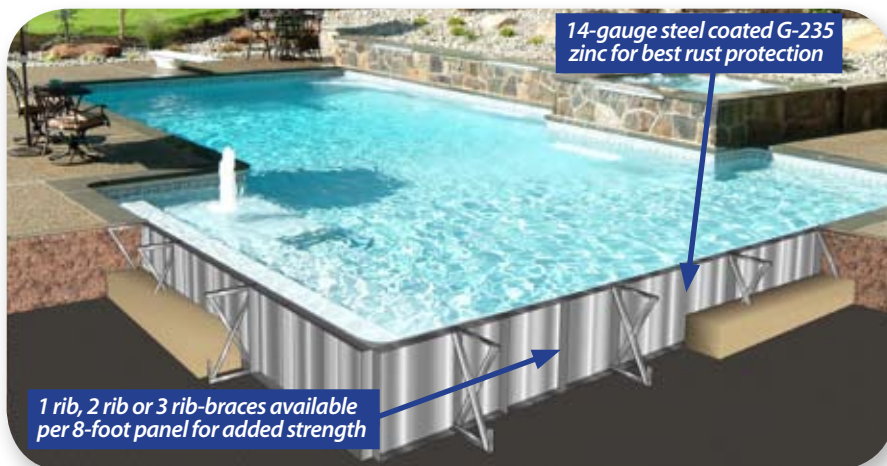

Accessories to complete

Your Aqua Steel dealer has a full-line of products and accessories

Below the surface, solid construction