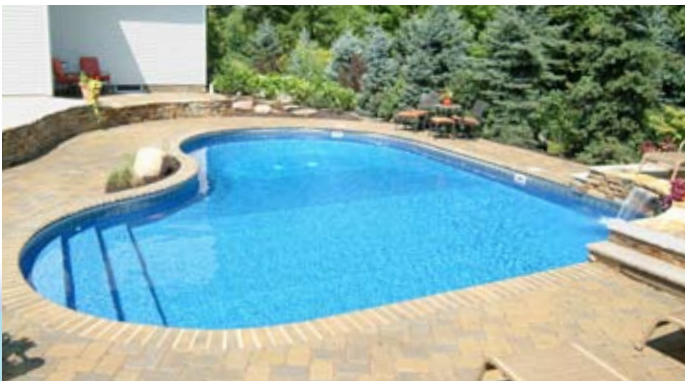

Make everyday a vacation with your very own pool

Custom Steel Wall Pools

A pool is more than water in your backyard;

Relaxing Time

With the sun glowing high above providing soothing warmth, your new pool becomes a perfect backyard oasis – renewing your entire being in body, mind and spirit.

Recreation Time

Splashing, swimming, smiling sliding – a pool brings loads of outdoor fun and activities right into your backyard. You will have fun playing a wide variety of games – everything from diving to volleyball to basketball, and more!

Filling your family with joy while adding value and beauty, an Aqua Steel pool will become the focal point of your home.

Leisure Time

Time with family and friends becomes even more special when coupled with the refreshing experience of your very own pool. Make the experience more magical with the addition of an intimate hot tub or acoustic waterfall.

Custom Steel Wall Pools

Fun Time

Bring outdoor fun right into your backyard with an Aqua Steel pool. Enjoy swimming, diving and splashing, or a wide variety of games and activities, such as volleyball, basketball, water polo and more!