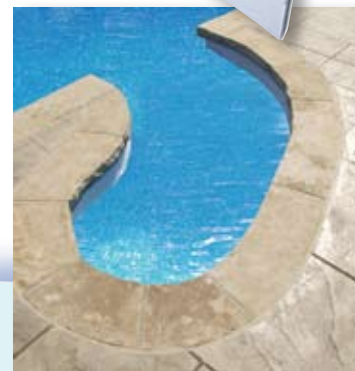

bottom, and side flanges together providing excellent strength. This technique creates a 50% wider flange which makes it one of the strongest in the industry. Each Aqua Steel pool is computer designed and engineered to exacting standards resulting in a steel pool of unsurpassed quality, backed with a lifetime warranty. Panels are available in heights of 42" and 48". Stainless steel coated panels are available for even more protection.

Patented "No-Weld" gusset gives our panel top strength

Steps and Swimouts

Make your pool more enjoyable and easy to use. Steps and Swimouts make it easier to get in and out of your pool as well as add areas for you and your family and friends to get together and relax. Available in many colors and styles your dealer can help identify the right option for your lifestyle