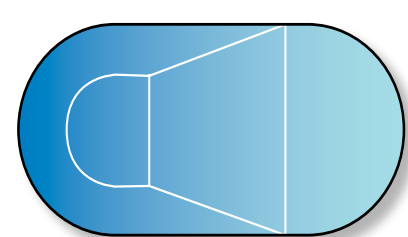

True - L

Sizes: 16 x 32, 18 x 38, 20 x 42

Grecian

Sizes: 16 x 32, 16 x 36, 19 x 35

Grecian Lazy - L

Sizes: 16 x 40, 18 x 44

Grecian True - L

Sizes: 16 x 38, 16 x 42

Patrician (90° corners)

Sizes: 16 x 34, 16 x 38, 20 x 40

Oahu

Sizes: 16 x 32, 18 x 36, 20 x 40

Kona

Sizes: 16 x 28, 18 x 31, 20 x 35

Oval

Sizes: 16 x 32, 16 x 36, 20 x 40

Custom Shapes

Create your own pool shape

Kauai

Sizes: 16 x 32, 18 x 37, 20 x 40

Kidney

Sizes: 16 x 32, 18 x 35, 20 x 39

Accessories to complete

Your Aqua Steel dealer has a full-line of products and accessories